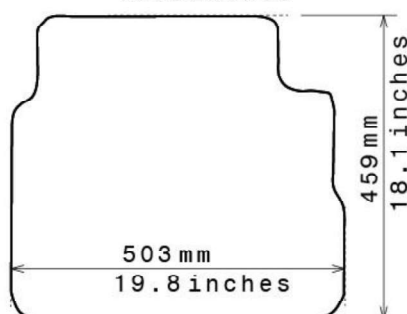

Please check shape/size matches floorpan

LEFT Hand Drive

SCALE: 1/10

Set of 4

Remarks