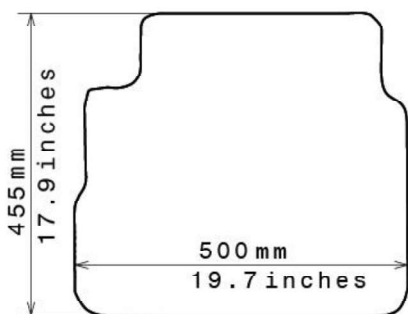

Spaghetti® Floor Mats by
NICOMAN

Best Mats for Your Car, Home & Business!

Photo for illustration purposes only.

Fitment Specifications

Make/Brand	Opel
Model/Type	Vectra
Gen/MK Code	MK B
Model Year	1995-2002
Body Type	Saloon
Non-Slip Type	GECKO
SKU	C 5025

Please check shape/size matches floorpan

LEFT Hand Drive

SCALE: 1/10

Set of 4

Remarks