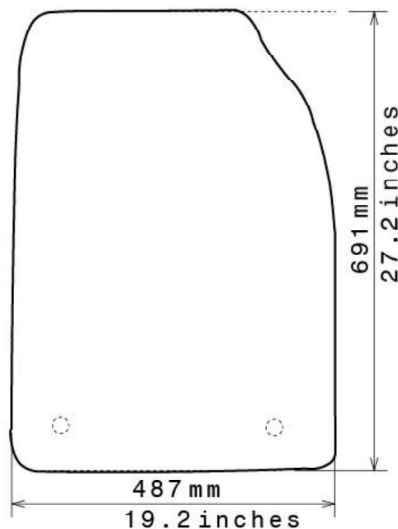

Spaghetti® Floor Mats by
NICOMAN

Best Mats for Your Car, Home & Business!

Photo for illustration purposes only.

Fitment Specifications

Make/Brand	Opel
Model/Type	Vectra
Gen/MK Code	MK B
Model Year	1995-2002
Body Type	Saloon
Non-Slip Type	GECKO
SKU	C 5025

Please check shape/size matches floorpan

LEFT Hand Drive

SCALE: 1/10

Set of 4

Remarks